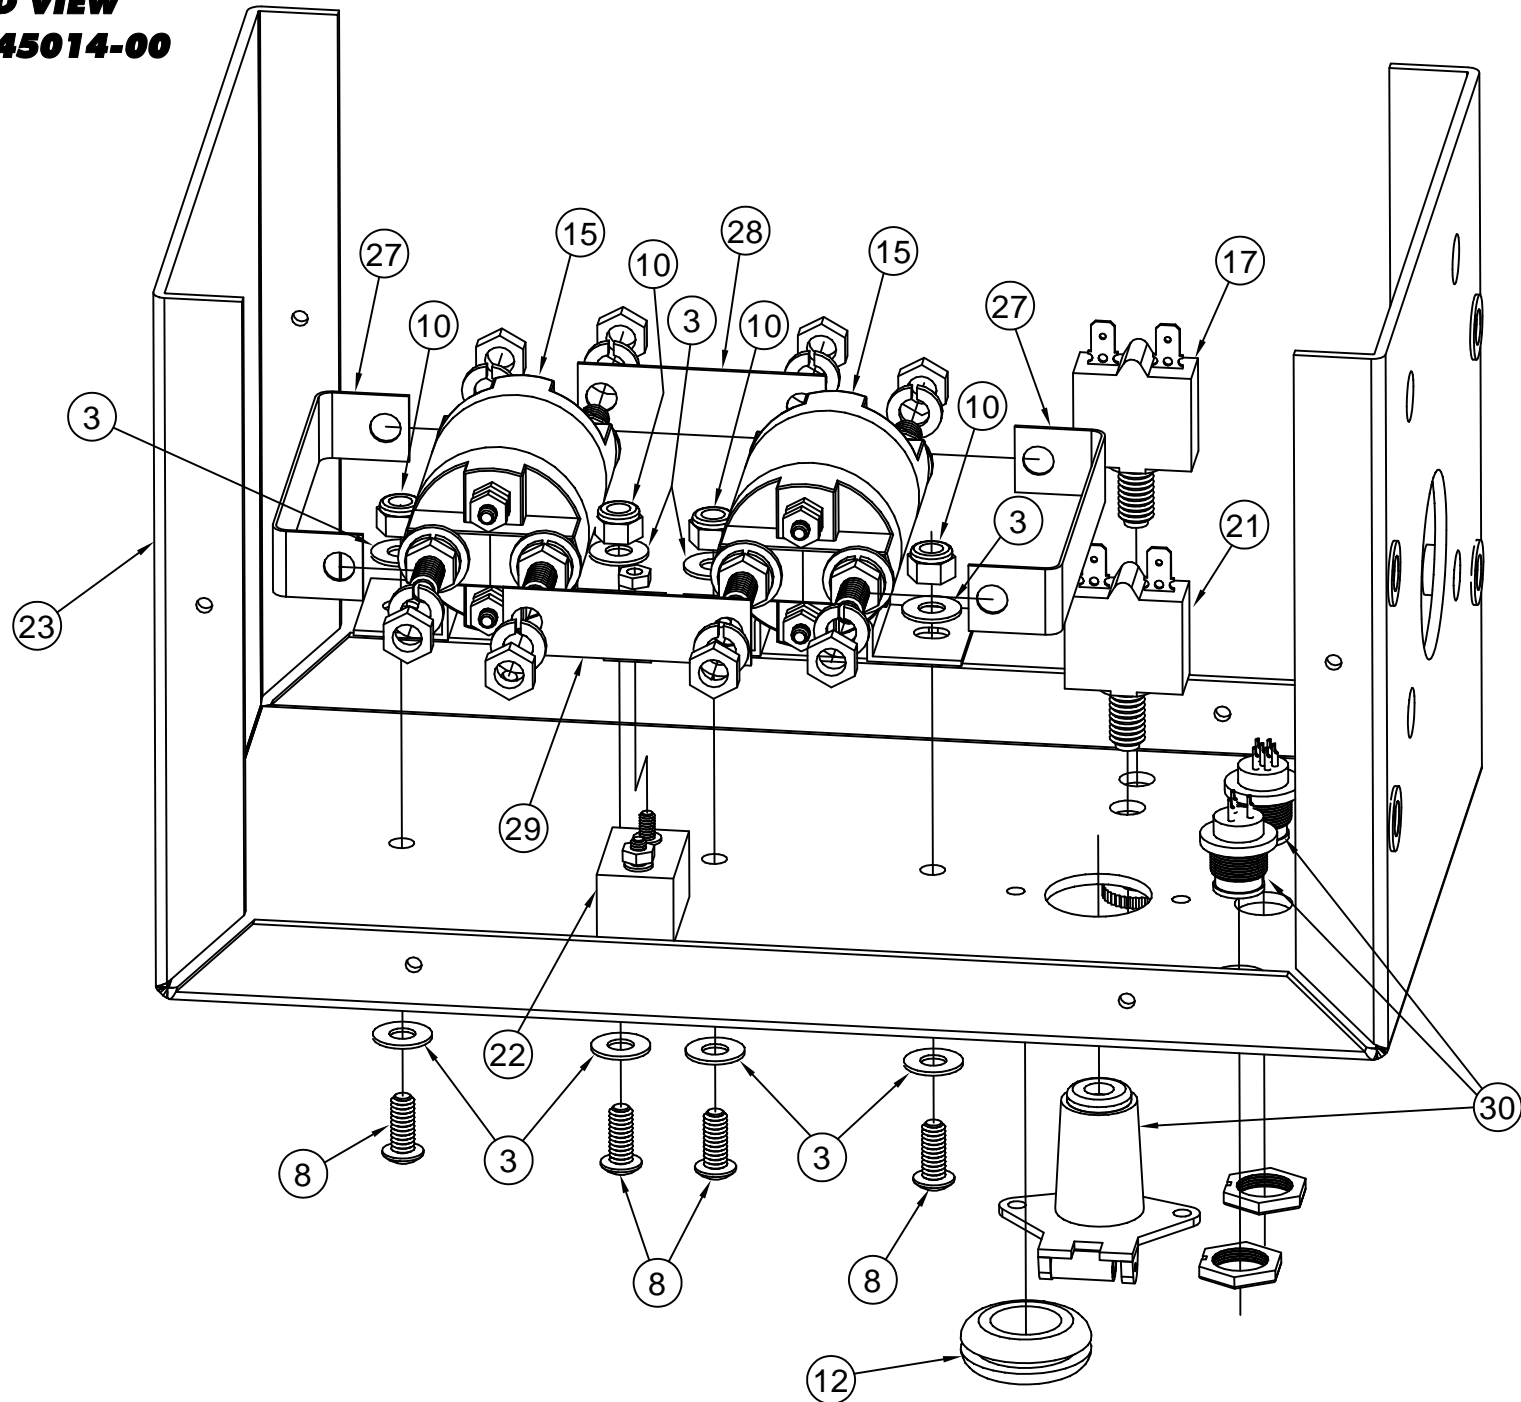

4500# VSD 24V DRIVE TRAIN
EXPLODED VIEW
P/N 511-45014-00

4500# VSD 24V DRIVE TRAIN
EXPLODED VIEW
P/N 511-45014-00

4500# VSD 24V DRIVE TRAIN

EXPLODED VIEW

P/N 511-45014-00

NO.	PART NUMBER	QTY	DESCRIPTION
1	001-41584-00	4	RIVET-NUT, 3/8-16
2	001-70105-00	4	HHCS, 3/8-16 x 1" ss
3	001-71013-00	8	FLAT WASHER, 1/4" ss
4	001-71055-00	4	LOCK WASHER, # 6 SPLIT ss
5	001-71067-00	4	LOCK WASHER, 3/8" SPLIT ss
6	001-71360-00	4	SMS, # 6-32 x 3/8" ss
7	001-73094-00	8	HHSMS, # 10 x 3/8" ss
8	001-73753-00	4	BHCS, 1/4-20 x 5/8" ss
9	001-73895-00	4	FHCS, 1/4-28 x 1/2" ss
10	001-75001-00	4	NUT, NYLOCK 1/4-20 ALUMINUM
11	002-04316-00	1	COUPLER HOUSING - 24V VSD
12	003-02301-00	1	GROMMET - 1 1/16" x 3/4" ID
13	007-03907-00	1	24V DC GEARMOTOR (20:1)
14	007-03910-00	1	24V DC ELECTRIC BRAKE
15	007-03940-00	2	SOLENOID - 24V GEARMOTOR
16	007-05056-00	1	WIRED REMOTE
17	007-05071-00	1	5A CIRCUIT BREAKER
18	007-05094-00	1	COVER PLUG
19	007-05096-00	1	3/16" SQUARE x 1 1/4" KEY
20	007-05170-00	1	LOVEJOY COUPLER - 3/4" BORE
21	007-05171-00	1	10A CIRCUIT BREAKER
22	007-05172-00	1	40A AUTO RESET CIRCUIT BREAKER
23	007-05178-00	1	DRIVE TRAIN CHASSIS
24	007-05179-00	1	DRIVE TRAIN COVER
25	007-05180-00	1	24V BATTERY POWER CABLE (63")
26	007-05181-00	1	24V BATTERY INTERCONNECT CABLE (32")
27	007-05182-00	2	VSD SOLENOID STRAP (END)
28	007-05183-00	1	VSD SOLENOID STRAP (SIDE)
29	007-05184-00	1	VSD SOLENOID STRAP (SIDE 3 HOLE)
30	111-00304-00	1	WIRE HARNESS - 4500 VSD 24V