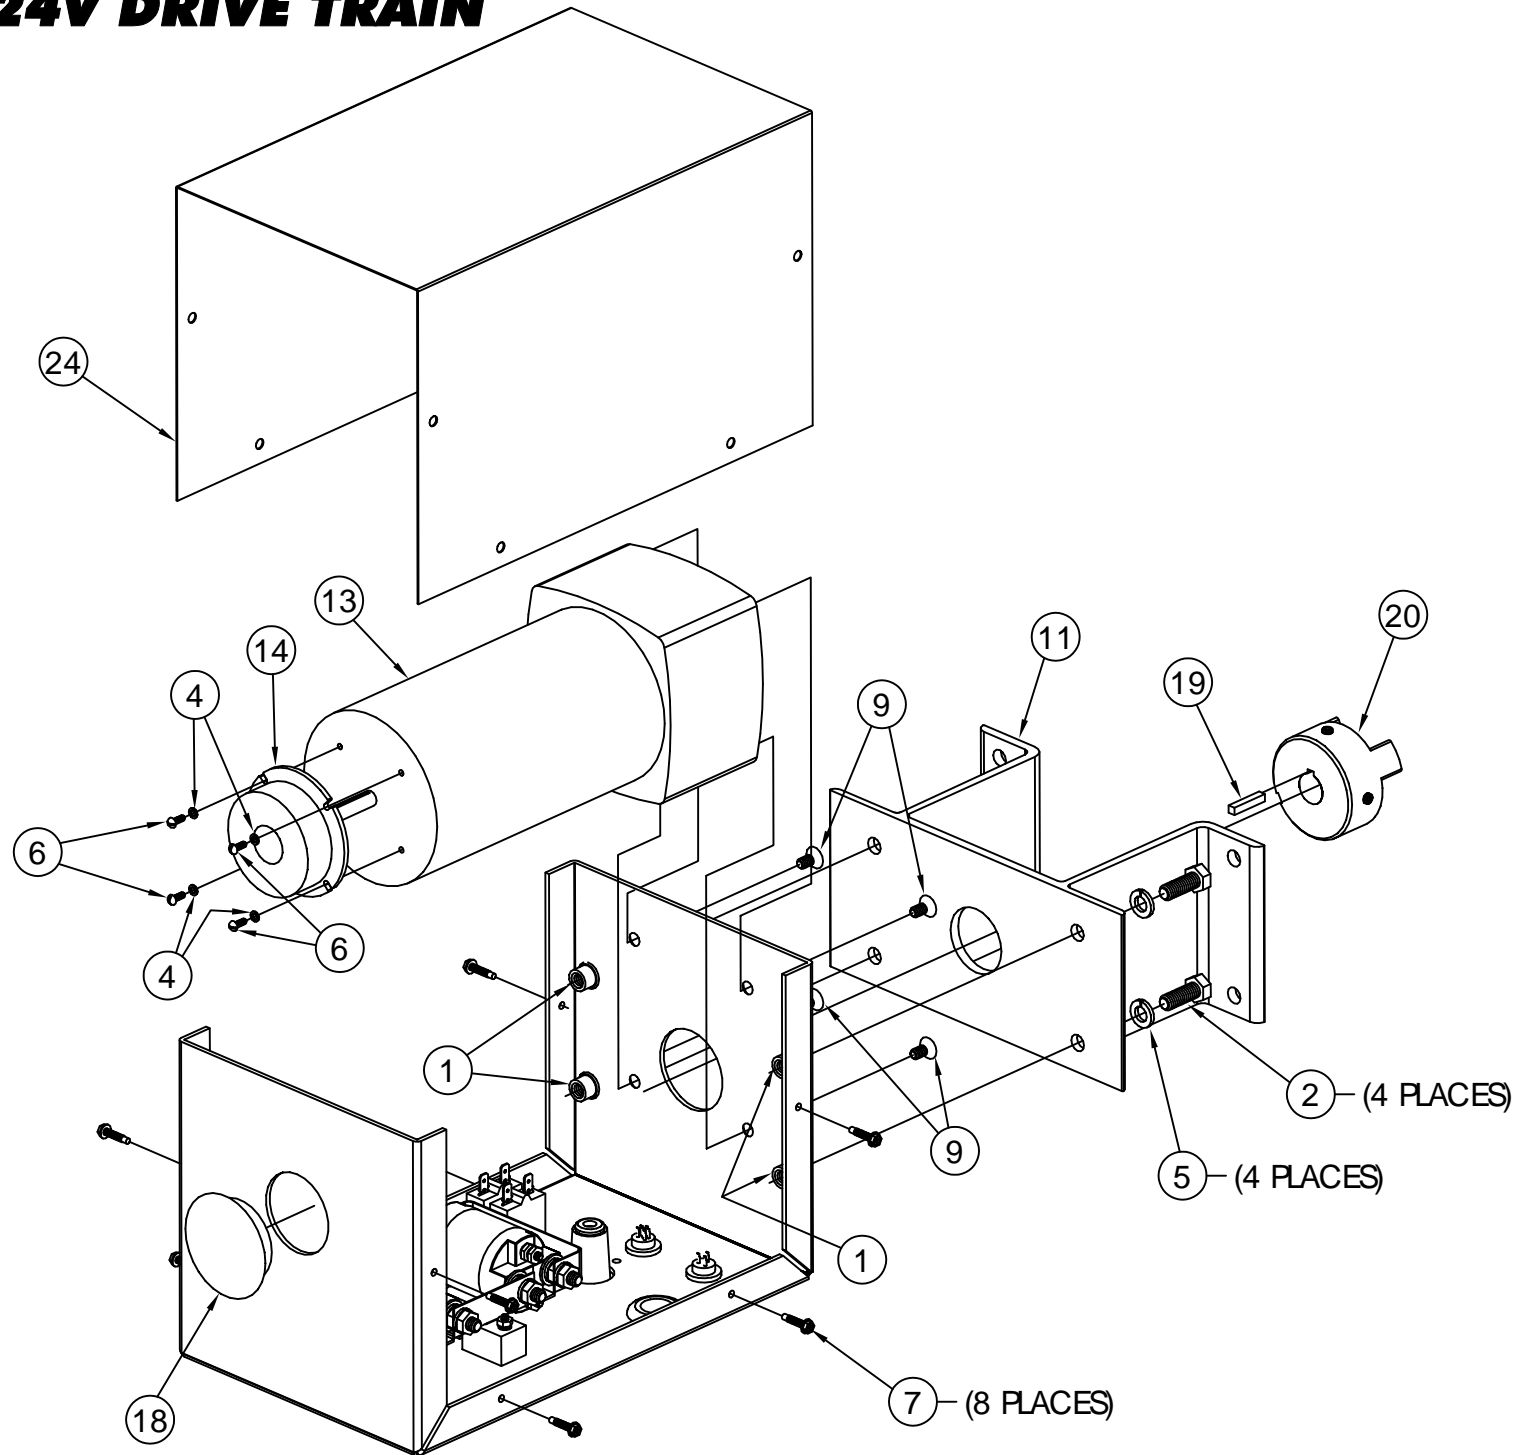

4500# VSD 24V DRIVE TRAIN
EXPLODED VIEW
P/N 511-45014-00

4500# VSD 24V DRIVE TRAIN
EXPLODED VIEW
P/N 511-45014-00

4500# VSD 24V DRIVE TRAIN

EXPLODED VIEW

P/N 511-45014-00

NO.	PART NUMBER	QTY	DESCRIPTION
1	001-41584-00	4	RIVET-NUT, 3/8-16
2	001-70105-00	4	HHCS, 3/8-16 x 1" ss
3	001-71013-00	8	FLAT WASHER, 1/4" ss
4	001-71055-00	4	LOCK WASHER, # 6 SPLIT ss
5	001-71067-00	4	LOCK WASHER, 3/8" SPLIT ss
6	001-71360-00	4	SMS, # 6-32 x 3/8" ss
7	001-73094-00	8	HHSMS, # 10 x 3/8" ss
8	001-73753-00	4	BHCS, 1/4-20 x 5/8" ss
9	001-73895-00	4	FHCS, 1/4-28 x 1/2" ss
10	001-75001-00	4	NUT, NYLOCK 1/4-20 ALUMINUM
11	002-04316-00	1	COUPLER HOUSING - 24V VSD
12	003-02301-00	1	GROMMET - 1 1/16" x 3/4" ID
13	007-03907-00	1	24V DC GEARMOTOR (20:1)
14	007-03910-00	1	24V DC ELECTRIC BRAKE
15	007-03940-00	2	SOLENOID - 24V GEARMOTOR
16	007-05056-00	1	WIRED REMOTE
17	007-05071-00	1	5A CIRCUIT BREAKER
18	007-05094-00	1	COVER PLUG
19	007-05096-00	1	3/16" SQUARE x 1 1/4" KEY
20	007-05170-00	1	LOVEJOY COUPLER - 3/4" BORE
21	007-05171-00	1	10A CIRCUIT BREAKER
22	007-05172-00	1	40A AUTO RESET CIRCUIT BREAKER
23	007-05178-00	1	DRIVE TRAIN CHASSIS
24	007-05179-00	1	DRIVE TRAIN COVER
25	007-05180-00	1	24V BATTERY POWER CABLE (63")
26	007-05181-00	1	24V BATTERY INTERCONNECT CABLE (32")
27	007-05182-00	2	VSD SOLENOID STRAP (END)
28	007-05183-00	1	VSD SOLENOID STRAP (SIDE)
29	007-05184-00	1	VSD SOLENOID STRAP (SIDE 3 HOLE)
30	111-00304-00	1	WIRE HARNESS - 4500 VSD 24V